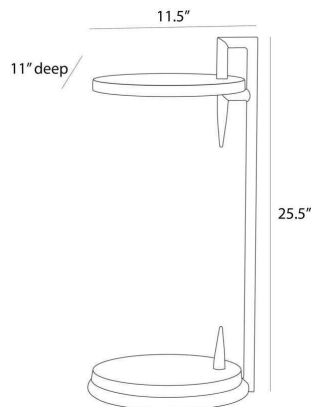

ARTERIOS

IVETTA DRINK TABLE

FAI21

H: 24.5 IN, W: 11.5 IN, D: 11 IN,
Natural Iron, Toronto Marble

Pierced at the top and base by a spike of natural iron, a top of Toronto leathered marble makes a chic surface for cocktail hour. Mirrored by a matching marble base, this talon-inspired style is the ideal companion for a favorite sofa or lounge chair. Finish will vary.

APPEARANCE

Material	Marble, Iron
Material Type	Leathered
Finish	Toronto, Natural Iron
Finish Will Vary	Yes
Top Coat/Sealant	Yes

DIMENSIONS

Foot Print	Dia: 11.50 IN
Table Top	H: 1 IN, Dia: 10.50 IN
Diagonal Dimension	27 IN
Clearance	21.5 IN

SHIPPING

Product Weight	25.6 lbs
Gross Weight 1	33 lbs
Shipping Box 1	H: 27.2 IN, L: 16 IN, W: 16 IN

CONTRACT

Contract Suitable	Natural stone requires periodic sealing
-------------------	---