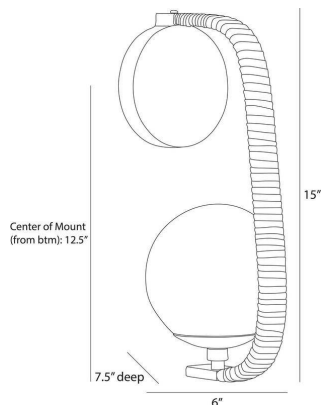

ARTERIO RS

KYRIE SCONCE

DWI28
H: 15 IN, W: 6 IN, D: 7.5 IN,
Ore Leather

A traditional globe light is updated with a dropped silhouette showcasing a suspended globe of opal glass. Wrapped in ore leather, this tailored and masculine style is secured to the wall with a backplate of antique brass-plated iron. Damp-rated, although limited covered outdoor conditions may affect finish. Finish will vary.

APPEARANCE

Material	Leather, Iron, Glass
Finish	Ore, Antique Brass, Opal
Finish Will Vary	Yes
Top Coat/Sealant	Yes

WIRING

Rating	Damp
Cord	1.5 FT, Clear/Silver, SVT
Socket	1, Type B - E12
Maximum Watt	25
Voltage	110-120 V

CERTIFICATIONS

Certifications	Mexico, United Arab Emirates, European Union, United States, Canada, Australia
----------------	--

COMPLIANCY

UL/ETL	Yes
CB	Yes
RoHS	Yes

SHIPPING

Product Weight	4 lbs
Gross Weight 1	8.8 lbs
Shipping Box 1	H: 16.93 IN, L: 9.45 IN, W: 17.72 IN