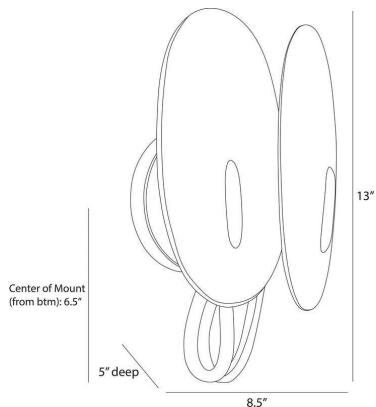

# ARTERIO RS

## IZARA SCNCE

DWI25

H: 13 IN, W: 8.5 IN, D: 5 IN,

Mercury Glass

amp locations and intended for interior use. Finish will vary. Inspired by the rounded shape of a beetle's wings, dual ovals of glimmering mercury glass diffuse the light. Antique brass arms loop and twist, branching upwards from a round backplate. Brass accents secure each shade with style. Certified for d

### SHIPPING

Product Weight	3.8 lbs
Gross Weight 1	8.14 lbs
Shipping Box 1	H: 33 IN, L: 13.78 IN, W: 12.99 IN