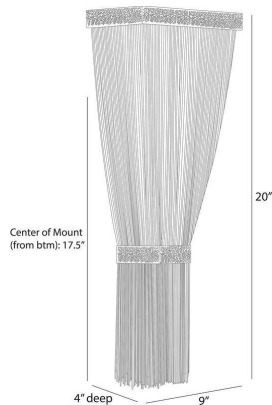

ARTERIO RS

JENESSA SCONCE

DWC82
H: 20 IN, W: 9 IN, D: 4 IN,
Chattered Brass, Navy Microfiber

A lavish tassel of navy microfiber is hung in textured metal framing, allowing the warm glow of LED light to project upwards. This sophisticated style is cinched with a matching chattered antique brass detail, adding to its jewel-like appeal. Certified for damp locations and intended for interior use.

APPEARANCE

Material	Silk, Brass
Material Type	Chattered
Finish	Navy, Antique Brass
Finish Will Vary	false
Top Coat/Sealant	No

WIRING

Rating	Damp
Cord	0.5 FT, Black/White, SVT
Socket	1, Integrated LED
Maximum Watt	4
Voltage	110-120 V
LED Color Temp	2700K
LED Compatible Dimmer	0-10 V Dimmer
LED CRI	90+
LED Lifespan	30,000
LED Lumens	770

COMPLIANCY

UL/ETL	Yes
RoHS	Yes

SHIPPING

Product Weight	2.4 lbs
Gross Weight 1	3.06 lbs
Shipping Box 1	H: 11.81 IN, L: 7.28 IN, W: 5.7 IN

ADDITIONAL INFO

Features	ADA
----------	-----

CONTRACT

Contract Suitable	Yes
-------------------	-----