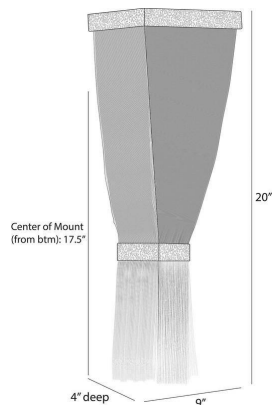

## JENESSA SCONCE

DWC72  
H: 20 IN, W: 9 IN, D: 4 IN,  
Chattered Brass, Ivory Microfiber

A lavish tassel of ivory microfiber is set in a textured metal framing, allowing the warm glow of LED light to project upwards. This sophisticated style is cinched with a matching chattered antique brass detail, adding to its jewel-like appeal. Certified for damp locations and intended for interior use.

### WIRING

Rating	Damp
Cord	0.5 FT, Black/White, SVT
Socket	1, Integrated LED
Maximum Watt	4
Voltage	110-120 V
LED Color Temp	2700K
LED Compatible Dimmer	0-10 V Dimmer
LED CRI	90+
LED Lifespan	30,000
LED Lumens	770