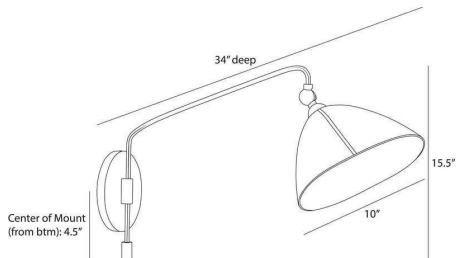

ARTERIOS

INLET SCONCE

DWC71

H: 15.5 IN, W: 10 IN, D: 34 IN,
English Bronze, Ivory Faux
Shagreen Leather

Faux shagreen embossed leather is carefully shaped and stitched to form the rounded shade of the Inlet sconce. The adjustable shade hangs from a linear arm of English bronze-plated steel designed to be swung from left to right for the ideal amount of light. Finish will vary. Certified for damp locations and intended for interior use.

APPEARANCE

Material	Faux Shagreen Leather, Steel
Finish	Ivory, English Bronze
Finish Will Vary	Yes
Top Coat/Sealant	No

WIRING

Rating	Damp
Cord	0.5 FT, Black/White, SVT
Socket	1, Type A - E26
Maximum Watt	8
Voltage	110-120 V

COMPLIANCY

UL/ETL	Yes
CB	Yes
RoHS	Yes

SHIPPING

Product Weight	3.1 lbs
Gross Weight 1	5.89 lbs
Shipping Box 1	H: 24.6 IN, L: 12 IN, W: 7.28 IN

CONTRACT

Contract Suitable	Yes
-------------------	-----