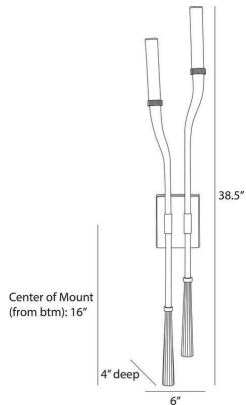

ARTERIO RS

ITALO SCONCE

DWC70
H: 38.5 IN, W: 6 IN, D: 4 IN,
Antique Brass, Clear Crystal

With its elongated form inspired by the struts of a deer, this classical style of antique brass-plated steel exudes an animalistic energy. This classically luxurious fixture is capped with dual cylinders of clear crystal and secured to the wall by an antique brass-plated steel back plate. Certified for damp locations and intended for interior use.

APPEARANCE

Material	Crystal, Steel
Finish	Clear, Antique Brass
Finish Will Vary	false
Top Coat/Sealant	Yes

DIMENSIONS

Backplate	H: 5.5 IN, W: 4.5 IN, D: 1.5 IN
-----------	---------------------------------

WIRING

Rating	Damp
Cord	1 FT, Black/White, SVT
Socket	2, Integrated LED
Maximum Watt	1
Voltage	110-120 V
LED Color Temp	2700K
LED Compatible Dimmer	0-10 V Dimmer
LED CRI	90+
LED Lifespan	20,000
LED Lumens	1,008

COMPLIANCY

RoHS	Yes
------	-----

SHIPPING

Product Weight	8.1 lbs
Gross Weight 1	10.14 lbs
Shipping Box 1	H: 7.3 IN, L: 27.6 IN, W: 15.4 IN

ADDITIONAL INFO

Features	ADA
----------	-----

REPLACEMENT PARTS

Replacement Part 1	DWC70CTL
--------------------	----------