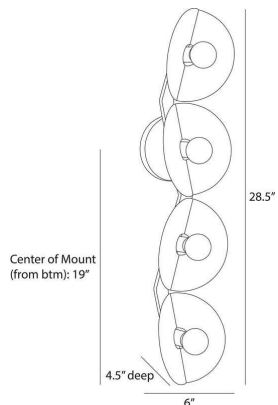

ARTERIO RS

ITZIA SCONCE

DWC69
H: 28.5 IN, W: 6 IN, D: 4.5 IN,
Antique Hammered Brass

Bent metal dishes of hammered antique brass twist in alternate directions to lend a playful energy to the Itzia. This sculptural style can be mounted horizontally or vertically, giving it versatility. Finish will vary. Certified for damp locations and intended for interior use.

APPEARANCE

Material	Brass
Material Type	Hammered
Finish	Antique Brass
Finish Will Vary	Yes
Top Coat/Sealant	Yes

WIRING

Rating	Damp
Cord	0.5 FT, Black/White, SVT
Socket	4, Type B - E12
Maximum Watt	4
Voltage	110-120 V

COMPLIANCY

RoHS	Yes
------	-----

SHIPPING

Product Weight	3.8 lbs
Gross Weight 1	5.34 lbs
Shipping Box 1	H: 31.49 IN, L: 8.85 IN, W: 7.48 IN

CONTRACT

Contract Suitable	Yes
-------------------	-----