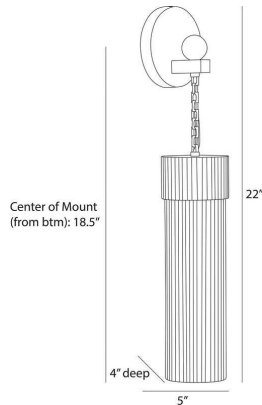

ARTERIOS

JAYCE SCNCE

DWC66

H: 22 IN, W: 5 IN, D: 4 IN,

Vintage Silver Steel, Frosted Glass

An elegant twist on the traditional pendant, this vintage silver steel sconce features a chain drop that suspends a frosted glass shade. Accented with chattered steel details that mirror the glass's ribbed texture, this free-hanging style is even more dynamic when displayed in multiples. Certified for damp locations and intended for interior use.

APPEARANCE

Material	Glass, Steel
Finish	Frosted, Vintage Silver
Finish Will Vary	false
Top Coat/Sealant	Yes

DIMENSIONS

Backplate	D: 1 IN, Dia: 5.00 IN
Mount	Dia: 4.50 IN
Center Of Mount From Btm Height	18.5 in

WIRING

Rating	Damp
Cord	1 FT, Black/White, SVT
Socket	1, Type B - E12
Maximum Watt	60
Voltage	110-120 V

COMPLIANCY

UL/ETL	Yes
CB	Yes
RoHS	Yes

SHIPPING

Product Weight	4.6 lbs
Gross Weight 1	6.39 lbs
Shipping Box 1	H: 9 IN, L: 18.5 IN, W: 14.2 IN

ADDITIONAL INFO

Features	ADA

REPLACEMENT PARTS

Replacement Part 1	DWC65GLS

CONTRACT

Contract Suitable	Yes