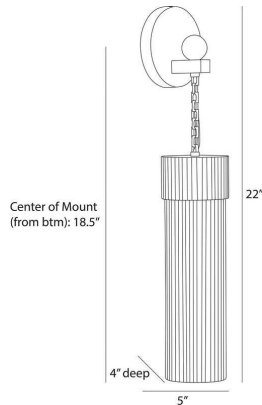

# ARTERIO RS

## JAYCE SCONCE

DWC65  
H: 22 IN, W: 5 IN, D: 4 IN,  
Antique Brass, Frosted Glass

An elegant twist on the traditional pendant, this antique brass-plated steel sconce features a chain drop that suspends a frosted glass shade. Accented with chattered brass details that mirror the glass's ribbed texture, this free-hanging style is even more dynamic when displayed in multiples. Certified for damp locations and intended for interior use.

### DIMENSIONS

Backplate	D: 1 IN, Dia: 5.00 IN
Mount	Dia: 4.50 IN
Center Of Mount From Btm Height	18.5 in

### SHIPPING

Product Weight	4.6 lbs
Gross Weight 1	6.39 lbs
Shipping Box 1	H: 9 IN, L: 18.5 IN, W: 14.2 IN