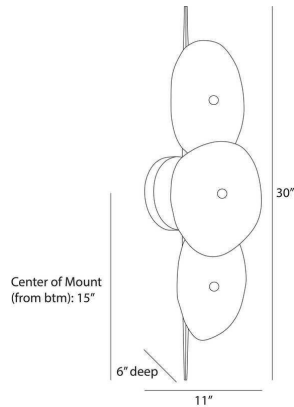

ARTERIO RS

KYLIE SCONCE

DWC64
H: 30 IN, W: 11 IN, D: 6 IN,
Antique Brass, White Glaze Glass

A slim kabob-like backplate lends a pierced effect to shades of hand-blown white glazed glass. Offering a mix of transparency and opacity, each free-form shape is secured with a steel antique brass finial detail and will differ slightly from fixture to fixture. Finish will vary. Certified for damp locations and intended for interior use.

APPEARANCE

Material	Glass, Steel
Finish	White Glaze, Antique Brass
Finish Will Vary	Yes
Top Coat/Sealant	Yes

DIMENSIONS

Backplate	D: 1 IN, Dia: 6.00 IN
Mount	Dia: 5.50 IN
Center Of Mount From Btm Height	15 in

WIRING

Rating	Damp
Cord	1 FT, Black/White, SVT
Socket	2, Type B - E12
Maximum Watt	60
Voltage	110-120 V

CERTIFICATIONS

Certifications	Mexico, United Arab Emirates, European Union, United States, Canada, Australia
----------------	--

COMPLIANCY

UL/ETL	Yes
CB	Yes
RoHS	Yes

SHIPPING

Product Weight	8.3 lbs
Gross Weight 1	11.68 lbs
Shipping Box 1	H: 12.8 IN, L: 33.27 IN, W: 13.19 IN

REPLACEMENT PARTS

Replacement Part 1	DWC64GLSLG
Replacement Part 2	DWC64GLSSM