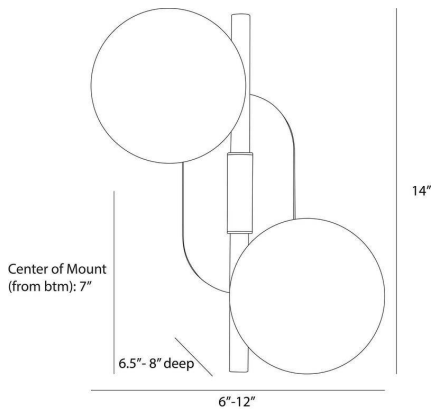

ARTERIO RS

JULIE SCONCE

DWC61
H: 14 IN,
English Bronze, Matte White
Textured Glass

Like the moon orbiting around a planet, double globes of matte white textured glass offer a lunar allure. Finished with a stony coral texture, this clever celestial-inspired fixture's globes can be rotated left or right to deliver light where it is needed most. Mounted on a backplate of English bronze-plated steel. Finish will vary. Certified for damp locations and intended for interior use.

APPEARANCE

Material	Glass, Steel
Finish	English Bronze
Finish Will Vary	Yes
Top Coat/Sealant	Yes

DIMENSIONS

Backplate	H: 8 IN, W: 4.5 IN, D: 1 IN
Globe	Dia: 6.00 IN
Mount	H: 7.5 IN, W: 4 IN
Overall Adjustable	W: 6-12 IN, D: 6.5-8 IN
Center Of Mount From Btm Height	7 in

WIRING

Rating	Damp
Cord	0.5 FT, Black/White, SVT
Socket	2, Type B - E12
Maximum Watt	40
Voltage	110-120 V

CERTIFICATIONS

Certifications	Mexico, United Arab Emirates, European Union, United States, Canada, Australia
----------------	--

COMPLIANCY

UL/ETL	Yes
CB	Yes
RoHS	Yes

SHIPPING

Product Weight	3.76 lbs
Gross Weight 1	5.16 lbs
Shipping Box 1	H: 16.93 IN, L: 13.78 IN, W: 8.26 IN

REPLACEMENT PARTS

Replacement Part 1	DWC61GLS
--------------------	----------