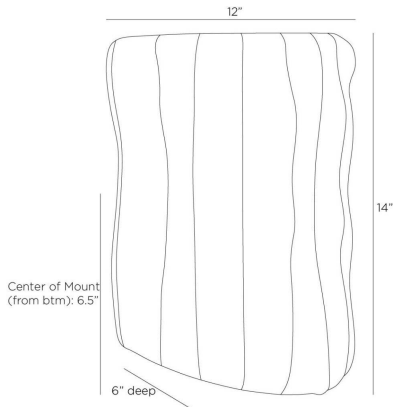

ARTERIOS

FAMOSO SCONCE

DWC58

H: 14 IN, W: 12 IN, D: 6 IN,
Ivory

Faux ivory vellum is stretched over a ribbed framework of antique brass-plated steel to form a curvaceous sconce. The simple yet gestural form allows illumination to take center stage. Damp-rated, although limited covered outdoor areas may affect finish. Finish will vary.

APPEARANCE

Material	Faux Vellum, Steel
Finish	Ivory, Antique Brass
Finish Will Vary	Yes
Top Coat/Sealant	Yes

DIMENSIONS

Backplate	H: 9 IN, W: 4.5 IN, D: 0.5 IN
Mount	Dia: 4.00 IN
Center Of Mount From Btm Height	6.5 in

WIRING

Rating	Damp
Cord	0.5 FT, Black/White, SVT
Socket	2, Type B - E12
Maximum Watt	25
Voltage	110-120 V

CERTIFICATIONS

Certifications	Mexico, United Arab Emirates, European Union, United States, Canada, Australia
----------------	--