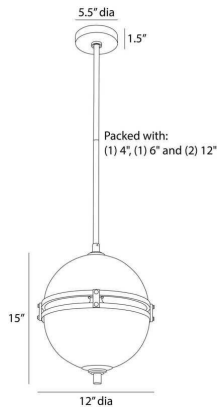

ARTERIOS

IRENE PENDANT

DPC18

H: 19 IN, Dia: 12.00 IN

Antique Brass, Seedy Smoke Glass

A globe of smoke seedy glass is an updated twist on neo-classical design. Clasped in a framework of antique brass-plated steel, the globe surrounds a floating circle of chattered antique brass that seemingly floats within its waterline design. Subtle bubbles add texture to the finish, and a tiered brass accent adorns the center. Finish will vary. Certified for damp locations and intended for interior use.

APPEARANCE

Material	Glass, Brass, Steel
Material Type	Seedy, Chattered
Finish	Smoke, Antique Brass
Finish Will Vary	Yes
Top Coat/Sealant	Yes

DIMENSIONS

Canopy	H: 1.5 IN, Dia: 5.50 IN
Pendant	H: 15 IN, Dia: 12.00 IN

WIRING

Rating	Damp
Cord	10 FT, Clear/Silver, SVT
Socket	1, Type A - E26
Maximum Watt	60
Voltage	110-120 V

COMPONENTS

Pipe or Chain Included	(1) 4", (1) 6", (2) 12"
------------------------	-------------------------

REPLACEMENT PARTS

Replacement Part 1	PIPE-608
Replacement Part 1 Dim	(1) 4", (1) 6", (1) 12"

CONTRACT

Contract Suitable	Yes
-------------------	-----