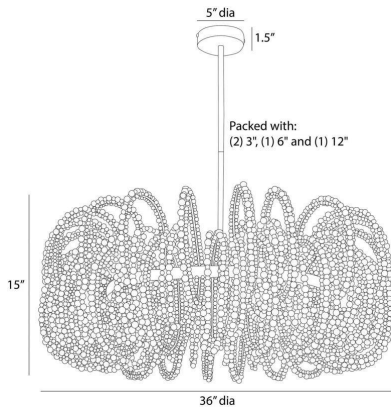

ARTERIO RS

KEELY CHANDELIER

DMS21
H: 17 IN, Dia: 36.00 IN
White Wood

The silhouette of a sinuous sea creature swimming through the waves inspired the loops and drapes of our white wood fixture. The repetition of each beaded loop creates texture and movement from every angle. A white iron pipe and canopy anchors this whimsical feature. Finish will vary.

APPEARANCE

Material	Wood, Iron
Finish	White
Finish Will Vary	Yes
Top Coat/Sealant	No

DIMENSIONS

Canopy	H: 1.5 IN, Dia: 5.00 IN
Chandelier	H: 15 IN, Dia: 36.00 IN

WIRING

Rating	Indoor Only
Cord	10 FT, Clear/Silver, SVT
Socket	6, Type B - E12
Maximum Watt	40
Voltage	110-120 V

COMPONENTS

Pipe or Chain Included	(2) 3", (1) 6", (1) 12"
------------------------	-------------------------

CERTIFICATIONS

Certifications	Mexico, United Arab Emirates, European Union, United States, Canada, Australia
----------------	--

COMPLIANCY

UL/ETL	Yes
CB	Yes
RoHS	Yes

SHIPPING

Product Weight	31 lbs
Gross Weight 1	37.04 lbs
Shipping Box 1	H: 20 IN, L: 39 IN, W: 39 IN

REPLACEMENT PARTS

Replacement Part 1	PIPE-615
Replacement Part 1 Dim	(1) 3", (1) 6", (1) 12"