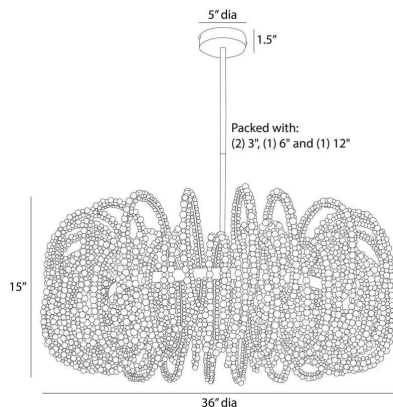

ARTERIO RS

KEELY CHANDELIER

DMS21
H: 17 IN, Dia: 36.00 IN
White Wood

The silhouette of a sinuous sea creature swimming through the waves inspired the loops and drapes of our white wood fixture. The repetition of each beaded loop creates texture and movement from every angle. A white iron pipe and canopy anchors this whimsical feature. Finish will vary.

APPEARANCE

Material	Wood, Iron
Finish	White
Finish Will Vary	Yes
Top Coat/Sealant	No

DIMENSIONS

Canopy	H: 1.5 IN, Dia: 5.00 IN
Chandelier	H: 15 IN, Dia: 36.00 IN

WIRING

Rating	Indoor Only
Cord	10 FT, Clear/Silver, SVT
Socket	6, Type B - E12
Maximum Watt	40
Voltage	110-120 V

COMPONENTS

Pipe or Chain Included	(2) 3", (1) 6", (1) 12"
------------------------	-------------------------

CERTIFICATIONS

Certifications	Mexico, United Arab Emirates, European Union, United States, Canada, Australia
----------------	--

COMPLIANCY

UL/ETL	Yes
CB	Yes
RoHS	Yes

SHIPPING

Product Weight	31 lbs
Gross Weight 1	37.04 lbs
Shipping Box 1	H: 20 IN, L: 39 IN, W: 39 IN

REPLACEMENT PARTS

Replacement Part 1	PIPE-615
Replacement Part 1 Dim	(1) 3", (1) 6", (1) 12"