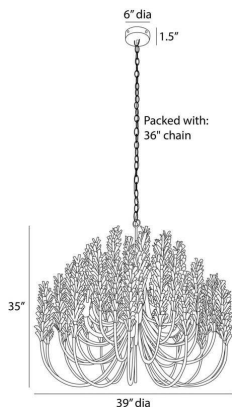

ARTERIOS

KAIA CHANDELIER

DMS20
H: 35 IN, Dia: 39.00 IN
Ivory Coconut Shell

With beaded stems adorned with layers of ivory coconut shell, the elegant arms are finished with a flourish. Reminiscent of rock candy, the curved arms of white iron offer lots of texture to add drama to any table. Finish will vary.

APPEARANCE

Material	Coconut, Iron
Material Type	Shell
Finish	Ivory, White
Finish Will Vary	Yes
Top Coat/Sealant	No

DIMENSIONS

Canopy	H: 1.5 IN, Dia: 6.00 IN
Chandelier	H: 34 IN, Dia: 39.00 IN
Minimum Hanging	H: 35 IN
Max Hanging Height	71 in

WIRING

Rating	Indoor Only
Cord	10 FT, Clear/Silver, SVT
Socket	6, Type B - E12
Maximum Watt	40
Voltage	110-120 V

COMPONENTS

Pipe or Chain Included	36"
------------------------	-----

CERTIFICATIONS

Certifications	Mexico, United Arab Emirates, European Union, United States, Canada, Australia
----------------	--

COMPLIANCY

UL/ETL	Yes
CB	Yes
RoHS	Yes

SHIPPING

Shipping Requirements	TruckShip
Product Weight	42.7 lbs
Gross Weight 1	75.8 lbs
Shipping Box 1	H: 36 IN, L: 42 IN, W: 42 IN

REPLACEMENT PARTS

Replacement Part 1	CHN-311
Replacement Part 1 Dim	36"