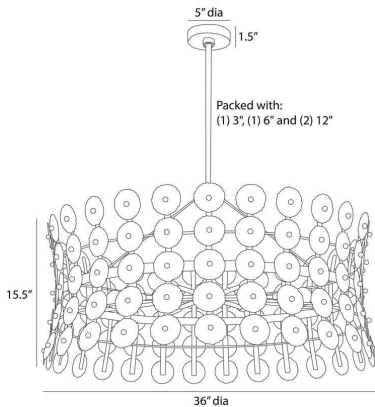

ARTERIO RS

IMPERIA CHANDELIER

DMI22

H: 24 IN, Dia: 36.00 IN

Burnt Iron

ended for interior use. Finish will vary. The rhythmic repetition of circles adds pleasing symmetry to a fixture of burnt iron. Hung from a matching iron pipe, the hourglass shape is enhanced with hand-torched details that add a subtle gradation effect. Certified for damp locations and inte

APPEARANCE

Material	Iron
Finish	Burnt Iron
Finish Will Vary	Yes
Top Coat/Sealant	Yes

DIMENSIONS

Body	H: 15.5 IN, Dia: 36.00 IN
Canopy	H: 1.5 IN, Dia: 5.00 IN
Chandelier	H: 19 IN, Dia: 36.00 IN
Minimum Hanging	H: 24 IN
Max Hanging Height	57 in

WIRING

Rating	Damp
Cord	10 FT, Black, SVT
Socket	6, Type B - E12
Maximum Watt	40
Voltage	110-120 V

COMPONENTS

Pipe or Chain Included	(1) 3", (1) 6", (2) 12"
------------------------	-------------------------