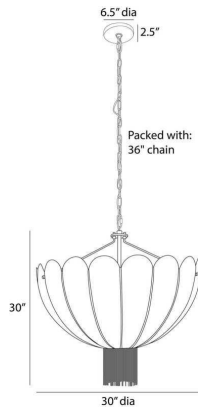

ARTERIO RS

INAYA CHANDELIER

DMI21
H: 30 IN, Dia: 30.00 IN
Antique Hammered Brass

The curved lines and luxurious materials of the Art Deco era inform the scalloped design of the Inaya. The hand-hammered antique brass bowl fixture is designed to deliver an upward wash of light. Delicate antique brass-plated chain details gather along the dome to create a fringed flourish at the base. Certified for damp locations and intended for interior use. Finish will vary.

APPEARANCE

Material	Brass
Material Type	Hammered
Finish	Antique Brass
Finish Will Vary	Yes
Top Coat/Sealant	Yes

DIMENSIONS

Canopy	H: 2.5 IN, Dia: 6.50 IN
Chandelier	H: 29 IN, Dia: 30.00 IN
Minimum Hanging	H: 30 IN
Max Hanging Height	66 in

WIRING

Rating	Damp
Cord	10 FT, Clear/Silver, SVT
Socket	6, Type B - E12
Maximum Watt	25
Voltage	110-120 V

COMPONENTS

Pipe or Chain Included	36"
------------------------	-----

CERTIFICATIONS

Certifications	Mexico, United Arab Emirates, European Union, United States, Canada, Australia
----------------	--

COMPLIANCY

UL/ETL	Yes
CB	Yes
RoHS	Yes

SHIPPING

Shipping Requirements	TruckShip
Product Weight	27.23 lbs
Gross Weight 1	51.92 lbs
Shipping Box 1	H: 35.5 IN, L: 35.5 IN, W: 25.5 IN

REPLACEMENT PARTS

Replacement Part 1	CHN-308
Replacement Part 1 Dim	36"