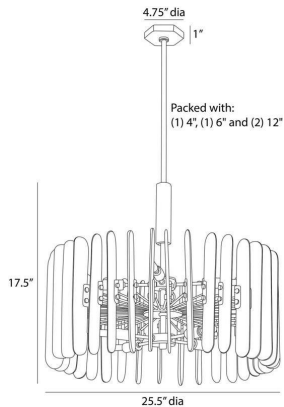

ARTERIO RS

KLAUS CHANDELIER

DMC34

H: 17.5 IN, Dia: 25.50 IN

Antique Brass, Clear Seedy Slump
Glass

Clear seedy slump glass panels are fastened to an antique brass-plated iron frame, creating a drum-shaped shade. This glimmering style is refreshed with a neutral tone, as the soft sheen from the light further enhances the moody quality and spotlights its radial composition. The antique brass chattered iron detail and undulating shape of the panels work in tandem, delivering visual texture. Certified for damp locations and intended for interior use. Finish will vary.

APPEARANCE

Material	Slump Glass, Iron
Material Type	Seedy, Chattered
Finish	Clear, Antique Brass
Finish Will Vary	Yes
Top Coat/Sealant	Yes

DIMENSIONS

Canopy	H: 1 IN, Dia: 4.75 IN
Chandelier	H: 12.5 IN, Dia: 25.50 IN
Minimum Hanging	H: 17.5 IN
Max Hanging Height	47.5 in

WIRING

Rating	Damp
Cord	10 FT, Clear/Silver, SVT
Socket	8, Type B - E12
Maximum Watt	60
Voltage	110-120 V

COMPONENTS

Pipe or Chain Included	(1) 4", (1) 6", (2) 12"
------------------------	-------------------------

REPLACEMENT PARTS

Replacement Part 1	PIPE-513
Replacement Part 1 Dim	(1) 4", (1) 6", (1) 12"
Replacement Part 2	CANOPY-556
Replacement Part 2 Dim	0.75" x 4.75"

CONTRACT

Contract Suitable	Yes
-------------------	-----