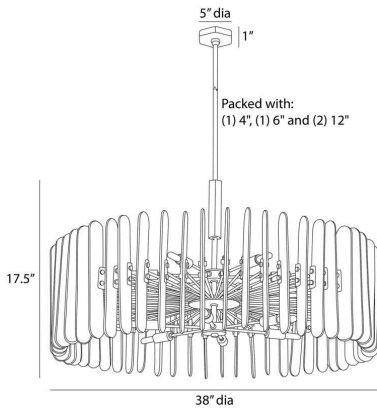

ARTERIO RS

KLAUS LARGE CHANDELIER

DMC32

H: 22.5 IN, Dia: 38.00 IN

Antique Brass, Smoke Seedy Slump
Glass

Seedy slump glass panels in a smoke luster finish are fastened to an antique brass-plated iron frame, creating a drum-shaped shade. This glimmering style is supersized on a new, impactful scale. It is made to illuminate larger spaces, as the soft sheen from the light further enhances the moody quality and spotlights its radial composition. The chattered detail and undulating shape of the panels work in tandem, delivering visual texture. Certified for damp locations and intended for interior use. Finish will vary.

APPEARANCE

Material	Glass, Iron
Material Type	Seedy, Chattered
Finish	Smoke, Antique Brass
Finish Will Vary	Yes
Top Coat/Sealant	Yes

DIMENSIONS

Body	H: 12.5 IN, Dia: 38.00 IN
Canopy	H: 1 IN, Dia: 5.00 IN
Chandelier	H: 20 IN, Dia: 38.00 IN
Minimum Hanging	H: 22.5 IN
Max Hanging Height	56.5 in

WIRING

Rating	Damp
Cord	10 FT, Clear/Silver, SVT
Socket	12, Type B - E12
Maximum Watt	60
Voltage	110-120 V

COMPONENTS

Pipe or Chain Included	(1) 4", (1) 6", (2) 12"

CERTIFICATIONS

Certifications	Mexico, United Arab Emirates, European Union, United States, Canada, Australia

COMPLIANCY

UL/ETL	Yes
CB	Yes
RoHS	Yes

SHIPPING

Shipping Requirements	TruckShip
Product Weight	52.8 lbs
Gross Weight 1	63.27 lbs
Shipping Box 1	H: 12.2 IN, L: 39 IN, W: 39 IN

REPLACEMENT PARTS

Replacement Part 1	PIPE-513
Replacement Part 1 Dim	(1) 4", (1) 6", (1) 12"
Replacement Part 2	CANOPY-556
Replacement Part 2 Dim	0.75" x 4.75"

CONTRACT

Contract Suitable	Yes