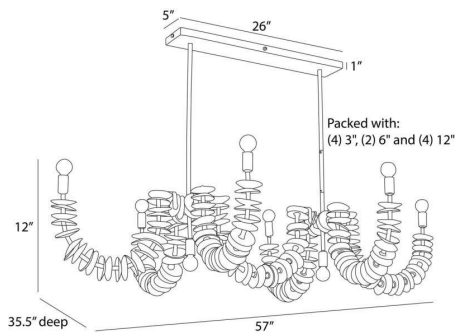

ARTERIO RS

KALAMA LINEAR CHANDELIER

DLS16

H: 17 IN, W: 57 IN, D: 35.5 IN,
Ivory Coconut Shell

Both whimsical and natural, ivory coconut shell discs are strung on an ivory jute wrapped frame. Recalling the dramatic drape of a necklace, the directional strands hang airily from pipes of antique brass iron. A matching square canopy holds this dramatic fixture securely to the ceiling. Finish will vary.

APPEARANCE

Material	Coconut, Jute, Iron
Material Type	Shell
Finish	Ivory, Antique Brass
Finish Will Vary	Yes
Top Coat/Sealant	No

DIMENSIONS

Canopy	H: 1 IN, W: 26 IN, D: 5 IN
Chandelier	H: 12 IN, W: 57 IN, D: 35.5 IN
Minimum Hanging	H: 17 IN
Max Hanging Height	49 in

WIRING

Rating	Indoor Only
Cord	10 FT, Clear/Silver, SVT
Socket	8, Type B - E12
Maximum Watt	40
Voltage	110-120 V

COMPONENTS

Pipe or Chain Included	(4) 3", (2) 6", (4) 12"
------------------------	-------------------------

REPLACEMENT PARTS

Replacement Part 1	PIPE-614
Replacement Part 1 Dim	(1) 3", (1) 6", (1) 12"

CONTRACT

Contract Suitable	Yes
-------------------	-----