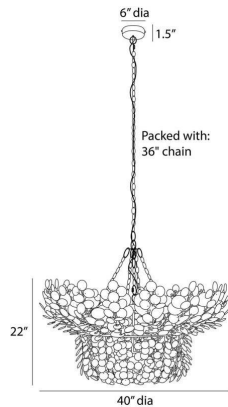

ARTERIO RS

BILAL CHANDELIER

DLS14
H: 31 IN, Dia: 40.00 IN
Ivory Coconut Shell

The lush allure of tropical foliage informs the two-tiered Bilal. Suspended from an antique brass iron finished chain, discs of coconut shells in a neutral ivory hue are strung together to reveal a vision of illumination. Finish will vary.

APPEARANCE

Material	Coconut, Iron
Material Type	Shell
Finish	Ivory, Antique Brass
Finish Will Vary	Yes
Top Coat/Sealant	No

DIMENSIONS

Canopy	H: 1.5 IN, Dia: 6.00 IN
Chandelier	H: 22 IN, Dia: 40.00 IN
Minimum Hanging	H: 31 IN
Max Hanging Height	67 in

WIRING

Rating	Indoor Only
Cord	10 FT, Clear/Silver, SVT
Socket	8, Type B - E12
Maximum Watt	40
Voltage	110-120 V

COMPONENTS

Pipe or Chain Included	36"
------------------------	-----

CERTIFICATIONS

Certifications	Mexico, United Arab Emirates, European Union, United States, Canada, Australia
----------------	--

COMPLIANCY

UL/ETL	Yes
CB	Yes
RoHS	Yes

SHIPPING

Shipping Requirements	TruckShip
Product Weight	26.1 lbs
Gross Weight 1	59.52 lbs
Shipping Box 1	H: 28 IN, L: 42 IN, W: 42 IN

REPLACEMENT PARTS

Replacement Part 1	CHN-249
Replacement Part 1 Dim	36"
Replacement Part 2	CANOPY-532
Replacement Part 2 Dim	1" x 5" DIA