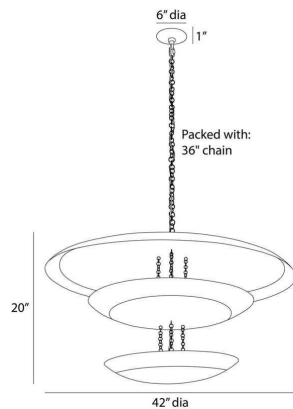

ARTERIOS

FLORKO GRAND CHANDELIER

DLI07

H: 24 IN, Dia: 42.00 IN

Gold Leaf

The out-of-this-world design of the Florko is supersized in a new over scaled version. Gold-leafed iron curled discs float effortlessly under the space-like dome. Both lower levels hold lights, creating a soft glow. Finish will vary.

APPEARANCE

Material	Iron
Finish	Gold Leaf
Finish Will Vary	Yes
Top Coat/Sealant	Yes

DIMENSIONS

Canopy	H: 1 IN, Dia: 6.00 IN
Chandelier	H: 20 IN, Dia: 42.00 IN
Minimum Hanging	H: 24 IN
Max Hanging Height	60 in

WIRING

Rating	Indoor Only
Cord	10 FT, Clear/Silver, SVT
Socket	6, Type B - E12
Maximum Watt	25
Voltage	110-120 V

COMPONENTS

Pipe or Chain Included	36"
------------------------	-----

COMPLIANCY

UL/ETL	Yes
RoHS	Yes

SHIPPING

Product Weight	47.3 lbs
Gross Weight 1	58.3 lbs
Shipping Box 1	H: 16.93 IN, L: 9.45 IN, W: 17.72 IN

REPLACEMENT PARTS

Replacement Part 1	CHN-309
Replacement Part 1 Dim	36"

CONTRACT

Contract Suitable	Yes
-------------------	-----