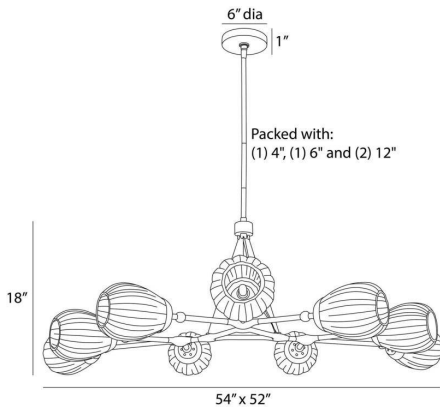

ARTERIOS

SMYTH ROUND CHANDELIER

DLC38

H: 23.5 IN, W: 54 IN, D: 52 IN,

Antique Brass, Smoke Luster Glass

This new take on our Smyth chandelier's form updates its linear and angular silhouette into a fresh, rounded shape to divert light throughout space. The smoke luster glass globes feature fluted details, which add to the vintage-inspired look. Its antique brass-plated steel structure is suspended from aircraft wire, and the branching look is centered with a triangular form for eye-catching impact. Certified for damp locations and intended for interior use.

APPEARANCE

Material	Glass, Steel
Finish	Smoke Luster, Antique Brass
Finish Will Vary	false
Top Coat/Sealant	Yes

DIMENSIONS

Canopy	H: 1 IN, Dia: 6.00 IN
Chandelier	H: 18.5 IN, W: 54 IN, D: 52 IN
Minimum Hanging	H: 23.5 IN
Max Hanging Height	57.5 in

WIRING

Rating	Damp
Cord	10 FT, Clear/Silver, SVT
Socket	9, Type B - E12
Maximum Watt	60
Voltage	110-120 V

COMPONENTS

Pipe or Chain Included	(1) 4", (1) 6", (2) 12"
------------------------	-------------------------

COMPLIANCY

UL/ETL	Yes
RoHS	No

SHIPPING

Product Weight	25.5 lbs
Gross Weight 1	48.5 lbs
Shipping Box 1	H: 10.83 IN, L: 53.15 IN, W: 53.15 IN

REPLACEMENT PARTS

Replacement Part 1	PIPE-206
Replacement Part 1 Dim	(1) 6", (1) 12"