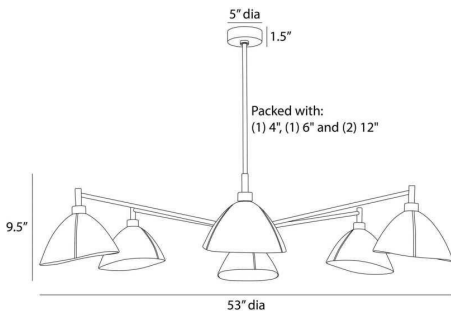

ARTERIOS

INLET CHANDELIER

DLC36
H: 14 IN, Dia: 53.00 IN
English Bronze, Ivory Faux
Shagreen Leather

Faux shagreen leather is carefully shaped and stitched to form the shades of the Inlet. Embossed with a shagreen stingray texture, the ivory domes suspend from a linear arm of English bronze steel. A leather cap centers the base of this dynamic style. A dramatic accessory, this style can also be complemented by the matching Inlet sconce. Finish will vary. Certified for damp locations and intended for interior use.

APPEARANCE

Material	Faux Shagreen Leather, Steel
Finish	Ivory, English Bronze
Finish Will Vary	Yes
Top Coat/Sealant	No

DIMENSIONS

Canopy	H: 1.5 IN, Dia: 5.00 IN
Chandelier	H: 9.5 IN, Dia: 53.00 IN
Shade	H: 6 IN, Dia: 10.00 IN
Minimum Hanging	H: 14 IN
Max Hanging Height	46.5 in

WIRING

Rating	Damp
Cord	10 FT, Black/White, SVT
Socket	6, Type A - E26
Maximum Watt	8
Voltage	110-120 V

COMPONENTS

Pipe or Chain Included	(1) 4", (1) 6", (2) 12"

CERTIFICATIONS

Certifications	Mexico, United Arab Emirates, European Union, United States, Canada, Australia

COMPLIANCY

UL/ETL	Yes
CB	Yes
RoHS	Yes

SHIPPING

Product Weight	15.7 lbs
Gross Weight 1	25.93 lbs
Shipping Box 1	H: 9.84 IN, L: 47.83 IN, W: 45.86 IN

REPLACEMENT PARTS

Replacement Part 1	PIPE-488
Replacement Part 1 Dim	(1) 4", (1) 6", (1) 12"

CONTRACT

Contract Suitable	Yes