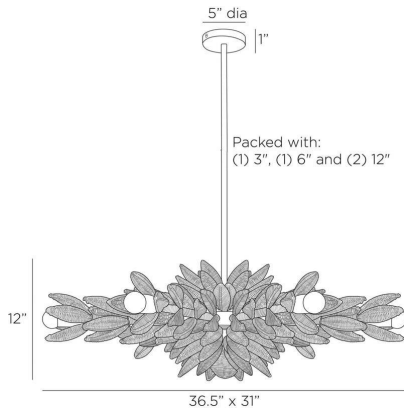

# ARTERIO RS

## KASAI SEMI-FLUSH

DFS03

H: 24 IN, W: 36.5 IN, D: 31 IN,  
Natural Rattan

from an antique brass iron canopy, this style was designed to project light to every corner of the room. Finish will vary. Intricate botanical growth patterns are captured in the hand-woven leaves of a natural rattan fixture. Each is woven separately, assuring the layered design is as impactful from the sides as it is from its center adorned with a rattan orb. Suspended

### DIMENSIONS

Canopy	H: 1 IN, Dia: 5.00 IN
Chandelier	H: 12 IN, W: 36.5 IN, D: 31 IN
Minimum Hanging	H: 15.5 IN
Max Hanging Height	42.5 in

### REPLACEMENT PARTS

Replacement Part 1	PIPE-216
Replacement Part 1 Dim	(1) 3", (1) 6", (2) 12"
Replacement Part 2	CANOPY-397
Replacement Part 2 Dim	1" x 5.75"