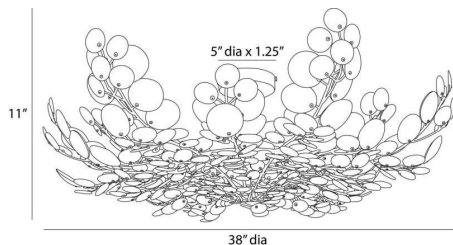

ARTERIO RS

BILAL FLUSH MOUNT

DFS02

H: 11 IN, Dia: 38.00 IN

Ivory Coconut Shell

The lush allure of tropical foliage informs the Bilal. From afar, this botanically inspired fixture resembles metal but is cleverly constructed of coconut shells. Updated in a neutral ivory hue, it is a stylish companion to our Bilal chandelier. Suspended from an antique brass iron canopy. Finish will vary.

APPEARANCE

Material	Coconut, Iron
Material Type	Shell
Finish	Ivory, Antique Brass
Finish Will Vary	Yes
Top Coat/Sealant	No

DIMENSIONS

Body	H: 9.5 IN, Dia: 38.00 IN
Canopy	H: 1.25 IN, Dia: 5.00 IN

WIRING

Rating	Indoor Only
Cord	10 FT, Clear/Silver, SVT
Socket	3, Type B - E12
Maximum Watt	40
Voltage	110-120 V