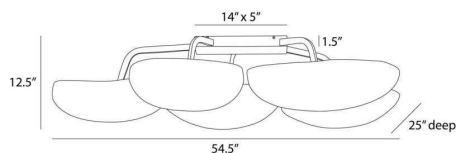

ARTERIO RS

THEO FLUSH MOUNT

DF110

H: 12.5 IN, W: 54.5 IN, D: 25 IN,
Gold Leaf

With five sculptural pod-shaped shades, the Theo flush mount is a bold accent in any space. In our gold-leafed iron finish, this fixture is organic and opulent with inverted shades that illuminate the room with a warm, upward glow. Finish will vary.

APPEARANCE

Material	Iron
Finish	Gold Leaf
Finish Will Vary	Yes
Top Coat/Sealant	Yes

DIMENSIONS

Canopy	H: 1.5 IN, W: 14 IN, D: 5 IN
Chandelier	H: 7 IN, W: 54.5 IN, D: 25 IN

WIRING

Rating	Indoor Only
Cord	1.5 FT, Clear/Silver, SVT
Socket	13, Type B - E12
Maximum Watt	25
Voltage	110-120 V

COMPLIANCY

UL/ETL	Yes
RoHS	No

SHIPPING

Shipping Requirements	TruckShip
Product Weight	25.4 lbs
Gross Weight 1	51.7 lbs
Shipping Box 1	H: 52.76 IN, L: 35.43 IN, W: 14.96 IN

CONTRACT

Contract Suitable	Yes
-------------------	-----