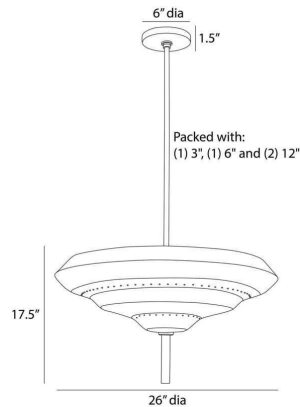

# ARTERIO RS

## ISTANBUL SEMI-FLUSH

DFI09

H: 17.5 IN, Dia: 26.00 IN

Antique Brass

d details to allow illumination to shine through. Certified for damp locations and intended for interior use. Finish will vary. Based on a ceremonial plate, the burnished form of Istanbul is pierced by a textured column of smoke-luster glass to add extra intrigue to its eye-catching design. Hand-formed of antique brass-plated iron, this exotic fixture is finished with pierce

### DIMENSIONS

Canopy	H: 1.5 IN, Dia: 6.00 IN
Pendant	H: 13 IN, Dia: 26.00 IN
Minimum Hanging	H: 17.5 IN
Max Hanging Height	50.5 in