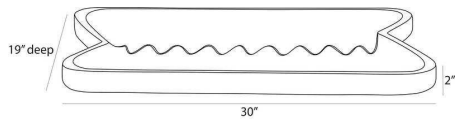

ARTERIO RS

KOLBY TRAY

AY115
H: 2 IN, W: 30 IN, D: 19 IN,
Antique Brass

Inspired by animal prints and tribal motifs, the juxtaposition of materials makes Kolby a stunning accent for any tabletop. Antique brass clad and umber wood are married with zigzag joinery. Finish will vary.

APPEARANCE

Material	Brass, Wood
Material Type	Clad
Finish	Antique Brass, UMBER
Finish Will Vary	Yes
Top Coat/Sealant	Yes

DIMENSIONS

Foot Print	W: 25 IN, D: 15 IN
------------	--------------------

SHIPPING

Product Weight	13.7 lbs
Gross Weight 1	15.4 lbs
Shipping Box 1	H: 5 IN, L: 33 IN, W: 22 IN

CONTRACT

Contract Suitable	Yes
-------------------	-----