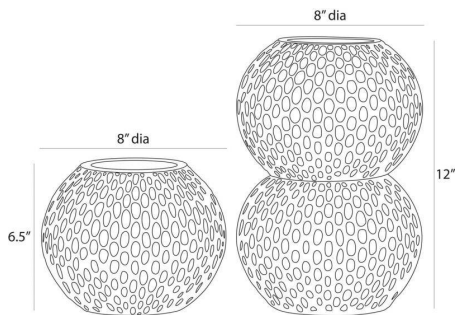

# ARTERIOS

## KAYLI VASES, SET OF 2

AVS13

Egg Shell

In this set of two terracotta vases, one single and one stacked for asymmetry. Each sphere vase is glazed in eggshell with a chiseled texture and felted at the bottom. Finish will vary.

### DIMENSIONS

Overall Large	H: 12 IN, W: 8 IN, D: 8 IN
Overall Small	H: 6.5 IN, W: 8 IN, D: 8 IN

### SHIPPING

Product Weight	15 lbs
Gross Weight 1	13.23 lbs
Gross Weight 2	6.17 lbs
Shipping Box 1	H: 10.75 IN, L: 10.75 IN, W: 15 IN
Shipping Box 2	H: 10.75 IN, L: 10.75 IN, W: 9.5 IN