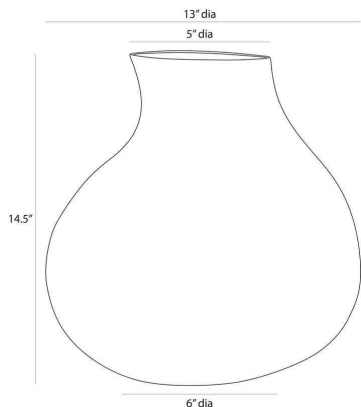

ARTERIO RS

IRELIA VASE

AVE13

H: 14.5 IN, Dia: 13.00 IN

Ice Reactive

The curves of a tulip bulb elevate our free-form, large-scale vase of the finest porcelain. Finished in ice-reactive glaze, this contemporary artifact has an appealing, hand-thrown texture and made to be watertight. Finish will vary.

APPEARANCE

Material	Porcelain
Finish	Ice Reactive
Finish Will Vary	Yes
Top Coat/Sealant	No

DIMENSIONS

Foot Print	Dia: 6.00 IN
Opening	Dia: 5.00 IN

SHIPPING

Product Weight	7.9 lbs
Gross Weight 1	10 lbs
Shipping Box 1	H: 13 IN, L: 14 IN, W: 14 IN