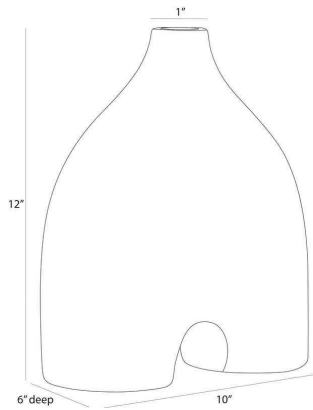

ARTERIO RS

JEFFREY SCULPTURE

ASS05
H: 12 IN, W: 10 IN, D: 6 IN,
Matte Charcoal

Ancient fertility figurines inform the silhouette of this hand-formed terracotta sculpture. Finished in matte charcoal, its subtle curves resemble a woman's hips. Finish will vary.

APPEARANCE

Material	Terracotta
Finish	Matte Charcoal
Finish Will Vary	Yes
Top Coat/Sealant	No

DIMENSIONS

Foot Print	W: 10 IN, D: 6 IN
Opening	Dia: 1.00 IN

SHIPPING

Product Weight	8.2 lbs
Gross Weight 1	10 lbs
Shipping Box 1	H: 15 IN, L: 12.75 IN, W: 8.13 IN