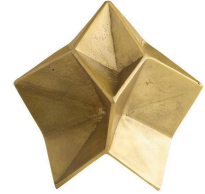

# ARTERIO RS

## KENDRICK SCULPTURE

ASI13  
H: 10 IN, W: 11 IN, D: 8 IN,  
Antique Brass

A traditional work of origami resembling a star was transformed in the hand of our designer into a sculpture of antique brass iron. Cast in a substantial scale for use on a bookcase or coffee table. Includes felt dots. Finish will vary.

### APPEARANCE

Material	Iron
Finish	Antique Brass
Finish Will Vary	Yes
Top Coat/Sealant	Yes