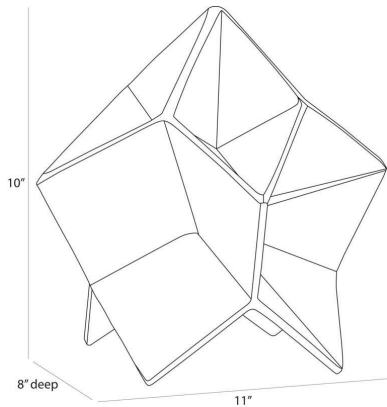

# ARTERIO RS

## KENDRICK SCULPTURE

ASI13  
H: 10 IN, W: 11 IN, D: 8 IN,  
Antique Brass

A traditional work of origami resembling a star was transformed in the hand of our designer into a sculpture of antique brass iron. Cast in a substantial scale for use on a bookcase or coffee table. Includes felt dots. Finish will vary.