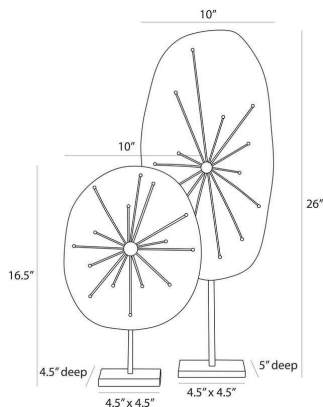

# ARTERIO RS

## JURA SCULPTURES, SET OF 2

AS111

Natural Iron

A pair of Brutalist sculptures reflect the free-form shape of a flower. Hammered forms of natural iron are accented with an antique brass tack welded at the very center for contrast. Secured on a square base, they can be displayed together or separately. Finish will vary.

### DIMENSIONS

Foot Print Large	W: 5 IN, D: 5 IN
Foot Print Small	W: 4.5 IN, D: 4.5 IN
Overall Large	H: 26 IN, W: 10 IN, D: 5 IN
Overall Small	H: 16.5 IN, W: 10 IN, D: 4.5 IN
Base Small	H: 0.5 IN, W: 4.5 IN, D: 4.5 IN
Base Large	H: 0.5 IN, W: 5 IN, D: 5 IN

### SHIPPING

Product Weight	7.4 lbs
Gross Weight 1	11.55 lbs
Shipping Box 1	H: 28 IN, L: 11.5 IN, W: 11 IN