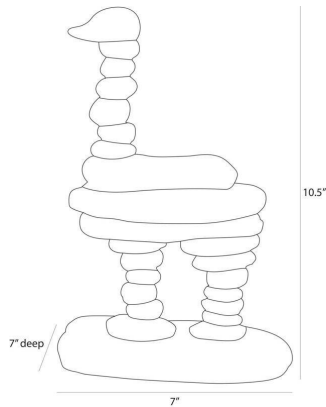

ARTERIO RS

KEVIN SCULPTURE

ASC39
H: 10.5 IN, W: 7 IN, D: 5 IN,
Ivory

The tradition of stone stacking is updated in our form of cast ivory ricestone composite. Anchored to a base for secure display, this modernist cairn resembles an ostrich. Finish will vary.

APPEARANCE

Material	Ricestone
Material Type	Composite
Finish	Ivory
Finish Will Vary	Yes
Top Coat/Sealant	No

DIMENSIONS

Foot Print	W: 7 IN, D: 5 IN
------------	------------------

SHIPPING

Product Weight	4.5 lbs
Gross Weight 1	7.72 lbs
Shipping Box 1	H: 14 IN, L: 10 IN, W: 9 IN