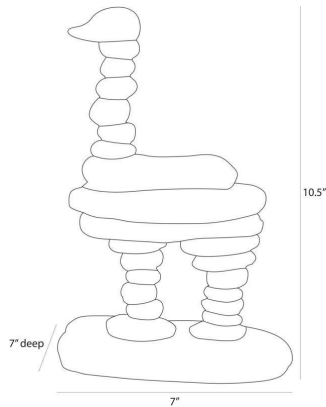

# ARTERIO RS

## KEVIN SCULPTURE

ASC39  
H: 10.5 IN, W: 7 IN, D: 5 IN,  
Ivory

The tradition of stone stacking is updated in our form of cast ivory ricestone composite. Anchored to a base for secure display, this modernist cairn resembles an ostrich. Finish will vary.

### DIMENSIONS

Foot Print	W: 7 IN, D: 5 IN
------------	------------------