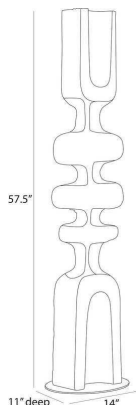

# ARTERIO RS

## JAYDEN FLOOR SCULPTURE

ASC37  
H: 57.5 IN, W: 14 IN, D: 11 IN,  
Ebony

Designed to draw the eye, this monolithic sculpture of ebony resin makes a dynamic accent for any corner. The totemic-inspired shape resembles a fishbone, with a grooved texture that recalls sea-worn driftwood. Mounted on a circular bronze steel base.

### APPEARANCE

Material	Resin, Steel
Finish	Ebony, Bronze
Finish Will Vary	false
Top Coat/Sealant	No

### DIMENSIONS

Base	H: 0.25 IN, W: 14 IN, D: 11 IN
Foot Print	W: 14 IN, D: 11 IN