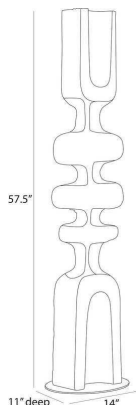

ARTERIO RS

JAYDEN FLOOR SCULPTURE

ASC37
H: 57.5 IN, W: 14 IN, D: 11 IN,
Ebony

Designed to draw the eye, this monolithic sculpture of ebony resin makes a dynamic accent for any corner. The totemic-inspired shape resembles a fishbone, with a grooved texture that recalls sea-worn driftwood. Mounted on a circular bronze steel base.

APPEARANCE

Material	Resin, Steel
Finish	Ebony, Bronze
Finish Will Vary	false
Top Coat/Sealant	No

DIMENSIONS

Base	H: 0.25 IN, W: 14 IN, D: 11 IN
Foot Print	W: 14 IN, D: 11 IN

SHIPPING

Shipping Requirements	TruckShip
Product Weight	49.6 lbs
Gross Weight 1	51.81 lbs
Shipping Box 1	H: 58.5 IN, L: 18 IN, W: 15 IN