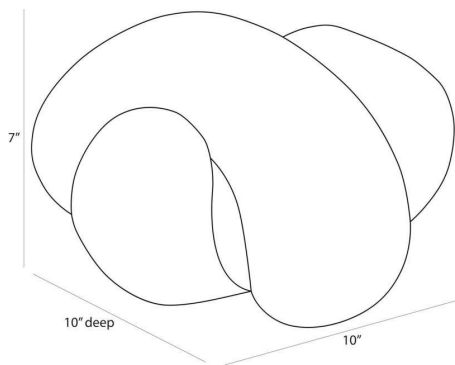

ARTERIO RS

KANZI SCULPTURES, SET OF 2

ASC35

White

We crafted two amorphous sculptures of white resin that look equally chic when displayed alone or linked together. Fine hairline ridges in the finish accent the amorphous forms.

APPEARANCE

Material	Resin
Finish	White
Top Coat/Sealant	No

DIMENSIONS

Overall Large	H: 5 IN, W: 10 IN, D: 5 IN
Overall Small	H: 4 IN, W: 10 IN, D: 6 IN

SHIPPING

Product Weight	5.4 lbs
Gross Weight 1	11.02 lbs
Shipping Box 1	H: 9.5 IN, L: 13.5 IN, W: 13.5 IN