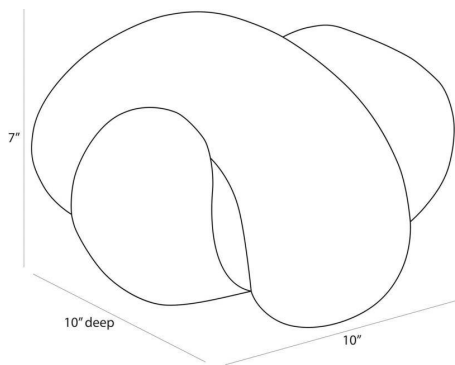

ARTERIO RS

KANZI SCULPTURES, SET OF 2

ASC35

White

We crafted two amorphous sculptures of white resin that look equally chic when displayed alone or linked together. Fine hairline ridges in the finish accent the amorphous forms.

APPEARANCE

Material	Resin
Finish	White
Finish Will Vary	false
Top Coat/Sealant	No

DIMENSIONS

Overall Large	H: 5 IN, W: 10 IN, D: 5 IN
Overall Small	H: 4 IN, W: 10 IN, D: 6 IN

SHIPPING

Product Weight	5.4 lbs
Gross Weight 1	11.02 lbs
Shipping Box 1	H: 9.5 IN, L: 13.5 IN, W: 13.5 IN

CONTRACT

Contract Suitable	Yes