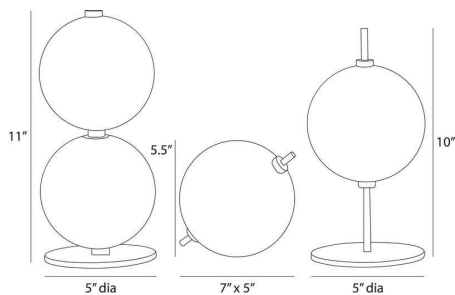

ARTERIOS

KYROS SCULPTURES, SET OF 3

ASC33

Ebony

This set of organic forms is inspired by Japanese shou sugi ban is reinterpreted in ebony resin. Each rounded sculpture is reminiscent of a seed pod, pierced with an accent English bronze steel. Two of the trio are mounted securely on a base.

APPEARANCE

Material	Resin, Steel
Finish	Ebony, English Bronze
Finish Will Vary	false
Top Coat/Sealant	No

DIMENSIONS

Foot Print Large	Dia: 5.00 IN
Foot Print Medium	Dia: 5.00 IN
Foot Print Small	W: 7 IN, Dia: 5.00 IN
Overall Large	H: 11 IN, Dia: 5.00 IN
Overall Medium	H: 10 IN, Dia: 5.00 IN
Overall Small	H: 5.5 IN, W: 7 IN, Dia: 5.00 IN

SHIPPING

Product Weight	9.4 lbs
Gross Weight 1	13.23 lbs
Shipping Box 1	H: 19 IN, L: 14 IN, W: 8.5 IN

CONTRACT

Contract Suitable	Yes
-------------------	-----