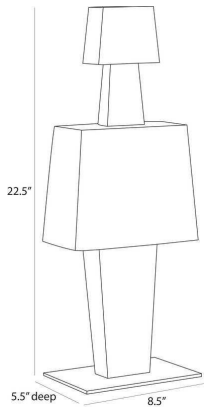

ARTERIOS

JACOPO SCULPTURE

ASC31
H: 22.5 IN, W: 8.5 IN, D: 5.5 IN,
Ivory

Ancient totemic forms inspired a modernist sculpture of chiseled ivory riverstone composite. Each shape combines to create a human-like figure anchored to a bronze steel base.

APPEARANCE

Material	Chiseled Riverstone, Steel
Material Type	Composite
Finish	Ivory, Bronze
Finish Will Vary	false
Top Coat/Sealant	No

DIMENSIONS

Base	H: 0.25 IN, W: 8 IN, D: 4.5 IN
Foot Print	W: 8 IN, D: 4.5 IN

SHIPPING

Product Weight	24.2 lbs
Gross Weight 1	26.45 lbs
Shipping Box 1	H: 27 IN, L: 12 IN, W: 9 IN

CONTRACT

Contract Suitable	Yes
-------------------	-----