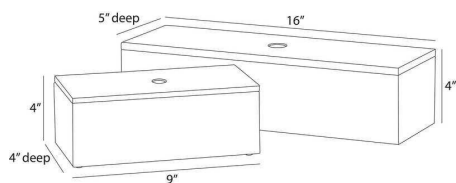

ARTERIOS

KAYCE BOXES, SET OF 2

ARS07

Black & White

Inspired by classic nesting boxes, this pair of containers deliver a marble-like effect. This stylish set plays with the contrast of black and white swirled resin, and each will have its own distinct pattern. A small round opening in each lid allows for easy lifting. Finish will vary.

APPEARANCE

Material	Resin
Finish	Black & White, White & Black
Finish Will Vary	Yes
Top Coat/Sealant	No

DIMENSIONS

Overall Large	H: 4 IN, W: 16 IN, D: 5 IN
Overall Small	H: 4 IN, W: 9 IN, D: 5 IN

SHIPPING

Product Weight	5 lbs
Gross Weight 1	10 lbs
Shipping Box 1	H: 7 IN, L: 18 IN, W: 9.4 IN

CONTRACT

Contract Suitable	Yes