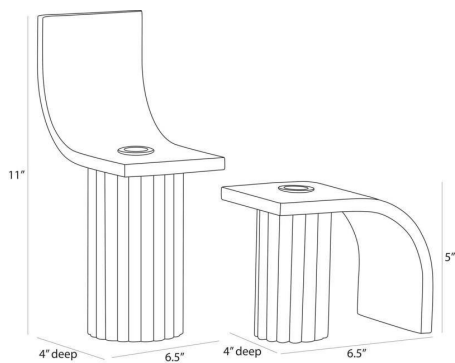

ARTERIOS

IVANNA CANDLEHOLDERS, SET OF 2

ACC03

Ivory

This staggered set, a modern twist on classical iconography, was informed by Greek columns and arches. Crafted of ivory ricestone composite, the pair securely holds a taper candle. Antique brass steel accents swoop in opposite directions, adding a dynamic look when displayed. Finish will vary.

APPEARANCE

Material	Ricestone, Steel
Material Type	Composite
Finish	Ivory, Antique Brass
Finish Will Vary	Yes
Top Coat/Sealant	No

DIMENSIONS

Foot Print Large	Dia: 3.50 IN
Foot Print Small	W: 6 IN, D: 2.5 IN
Overall Large	H: 11 IN, W: 6.5 IN, D: 4 IN
Overall Small	H: 5 IN, W: 6.5 IN, D: 4 IN

SHIPPING

Product Weight	7.7 lbs
Gross Weight 1	11.02 lbs
Shipping Box 1	H: 20 IN, L: 10 IN, W: 15 IN

CONTRACT

Contract Suitable	Yes
-------------------	-----