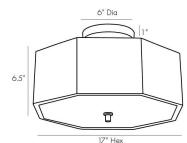

GRESPAN SEMI-FLUSH MOUNT

44763
 Antique Brass
 H: 6.5 IN
 W: 17 IN
 D: 17 IN

The hexagonal shape of this semi-flush mount draws the eye with its multi-faceted façade. Crafted of iron, this fixture features an antique brass exterior and polished brass interior for an extra element of shine. Diagonal detailing adds texture to the side panels and canopy to create a look that is both edgy and elegant. A frosted glass diffuser helps to disguise two bulbs, while simultaneously working to soften the glow. Finish will vary.