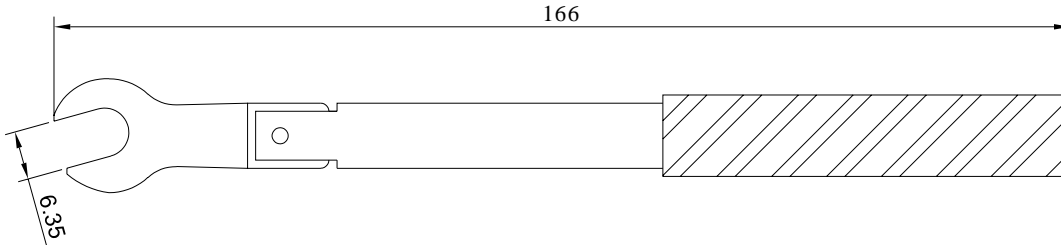

SSMA Connectors Torque Wrench with 6.35mm Hex Bit, Pre-set to 5 in-lbs

P/N: GTW-SSMAZ00

Dimensions are in mm

## Product Configuration

Torque (in-lbs)	5
Hex Bit Series	SSMA

## Mechanical Data

Hex Size	6.35mm
----------	--------