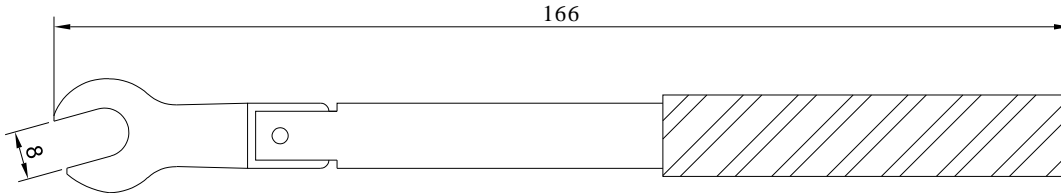

SMA/3.5mm/2.92mm/2.4mm Connectors Torque Wrench with 8mm Hex Bit, Pre-set to 8 in-lbs

P/N: GTW-3.5Z00

Dimensions are in mm

Product Configuration

Torque (in-lbs)	8
Hex Bit Series	SMA/3.5mm/2.92mm/2.4mm

Mechanical Data

Hex Size	8mm
----------	-----

Environmental Specifications

RoHS Compliant	Yes
Operating Temperature Range	-40 °C to +70 °C