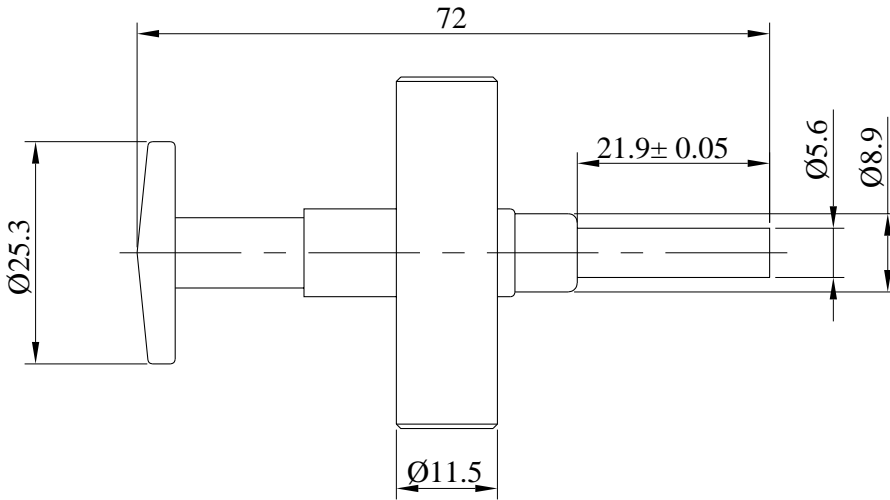

GPPO Bullet-Type Adapter puller tool used for pulling out and install.

P/N: GPPO-T001

Product Configuration

Connector Series GPPO(Mini-SMP)

Mechanical Data

Body Material Stainless Steel
Body Plating Passivated