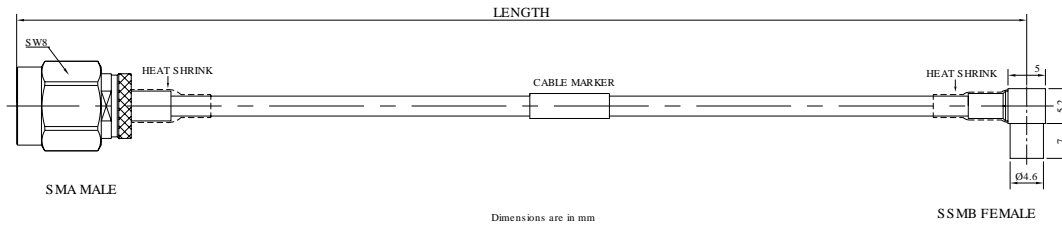

SMA Male to SSMB Female Right Angle Cable Using RG178 Flexible Coax, DC - 3GHz

P/N: FRR8-SMMSSMBWF-XXX

Connectors Configuration

	Connector 1	Connector 2
Connector Series	SMA	SSMB
Connector Polarity	Standard	Standard
Connector Gender	Male	Female
Connector Impedance (Ohm)	50	50
Connector Mount Method	None	None
Connector Body Style	Straight	Right Angle
Connector Body Material	Brass	Brass
Connector Body Plating	Gold	Gold

**SMA Male to SSMB Female Right Angle Cable Using RG178
Flexible Coax, DC - 3GHz**

P/N: FRR8-SMMSSMBWF-XXX

Electrical Data

Environmental Specifications

RoHS Compliant	Yes
Operating Temperature Range	-40 °C to +80 °C
MIL/STD	N/A