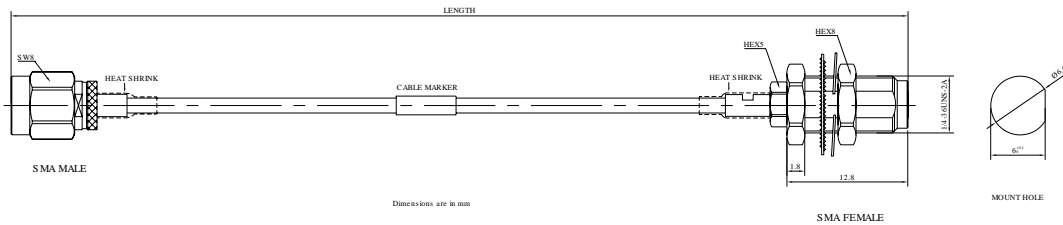

## SMA Male to SMA Female Bulkhead Mount Cable Using RG178 Flexible Coax, DC - 6GHz

P/N: FRR8-SMMSMYF-XXX

### Connectors Configuration

	Connector 1	Connector 2
Connector Series	MCX	SMA
Connector Polarity	Standard	Standard
Connector Gender	Male	Female
Connector Impedance (Ohm)	50	50
Connector Mount Method	None	Bulkhead
Connector Body Style	Straight	Straight
Connector Body Material	Brass	Brass
Connector Body Plating	Gold	Gold

**SMA Male to SMA Female Bulkhead Mount Cable Using RG178  
Flexible Coax, DC - 6GHz**

**P/N: FRR8-SMMSMYF-XXX**