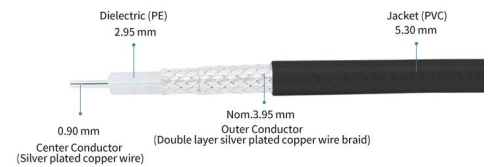

P/N: GAR2-SMMSMM-XXX

SMA Male to SMA Male Cable Assembly | RG223 Flexible Coax Cable | DC - 3GHz

### Connectors Configuration

	Connector 1	Connector 2
Connector Series	SMA	SMA
Connector Polarity	Standard	Standard
Connector Gender	Male	Male
Connector Impedance (Ohm)	50	50
Connector Body Style	Straight	Straight
Connector Body Material	Brass	Brass
Connector Body Plating	Gold	Gold

### Cable Configuration

Cable Diameter (mm)	5.4
---------------------	-----

P/N: GAR2-SMMSMM-XXX

SMA Male to SMA Male Cable Assembly | RG223 Flexible Coax Cable | DC - 3GHz

**Electrical Data**

**Environmental Specifications**

RoHS Compliant

Yes

Operating Temperature Range

-40 °C to +80 °C

**Test Report for Cable assembly**

\*Note: Test Cable Assembly Length = 1000 mm

\*Note: Test Cable Assembly Length = 1500 mm