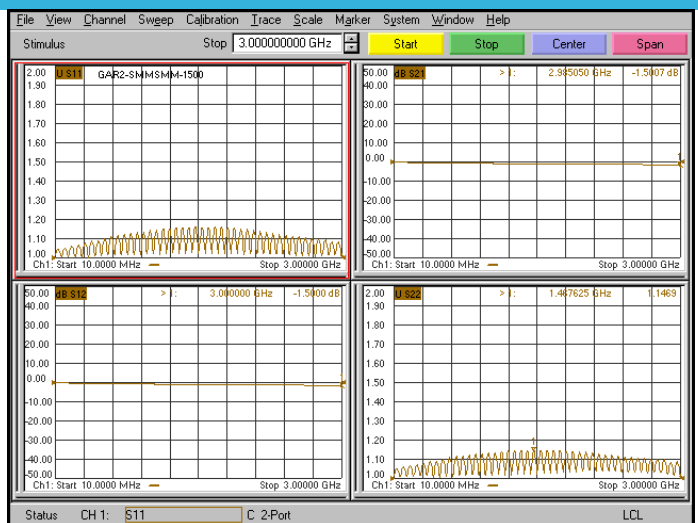

### Cable Configuration

Cable Diameter (mm)	5.4
---------------------	-----

P/N: GAR2-SMMSMM-XXX

SMA Male to SMA Male Cable Assembly | RG223 Flexible Coax Cable | DC - 3GHz

**Electrical Data**

**Environmental Specifications**

RoHS Compliant

Yes

Operating Temperature Range

-40 °C to +80 °C

**Test Report for Cable assembly**

\*Note: Test Cable Assembly Length = 1000 mm

\*Note: Test Cable Assembly Length = 1500 mm