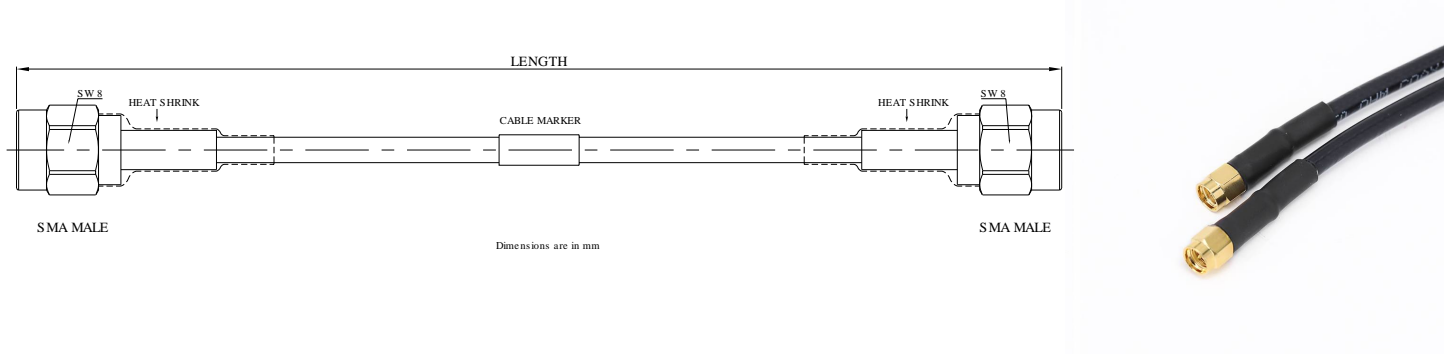

P/N: GAR2-SMMSMM-XXX

SMA Male to SMA Male Cable Assembly | RG223 Flexible Coax Cable | DC - 3GHz

### Connectors Configuration

	Connector 1	Connector 2
Connector Series	SMA	SMA
Connector Polarity	Standard	Standard
Connector Gender	Male	Male
Connector Impedance (Ohm)	50	50
Connector Body Style	Straight	Straight
Connector Body Material	Brass	Brass
Connector Body Plating	Gold	Gold

### Cable Configuration

Cable Diameter (mm)	5.4
---------------------	-----

P/N: GAR2-SMMSMM-XXX

SMA Male to SMA Male Cable Assembly | RG223 Flexible Coax Cable | DC - 3GHz

**Electrical Data**

**Environmental Specifications**