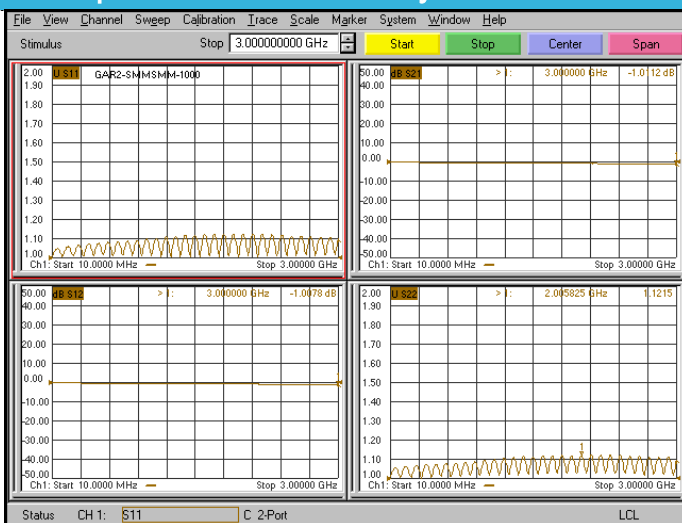

P/N: GAR2-SMMSMM-XXX

SMA Male to SMA Male Cable Assembly | RG223 Flexible Coax Cable | DC - 3GHz

Electrical Data

Environmental Specifications

RoHS Compliant

Yes

Operating Temperature Range

-40 °C to +80 °C

Test Report for Cable assembly

*Note: Test Cable Assembly Length = 1000 mm