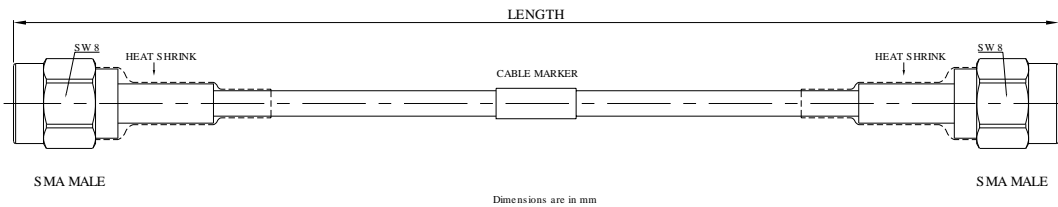

SMA Male to SMA Male Cable Using RG223 Flexible Coax, DC - 3GHz

P/N: FRR2-SMMSMM-XXX

Connectors Configuration

	Connector 1	Connector 2
Connector Series	SMA	SMA
Connector Polarity	Standard	Standard
Connector Gender	Male	Male
Connector Impedance (Ohm)	50	50
Connector Mount Method	None	None
Connector Body Style	Straight	Straight
Connector Body Material	Brass	Brass
Connector Body Plating	Gold	Gold

SMA Male to SMA Male Cable Using RG223 Flexible Coax, DC -
3GHz

P/N: [FRR2-SMMSMM-XXX](#)

Electrical Data

Environmental Specifications

RoHS Compliant	Yes
Operating Temperature Range	-40 °C to +80 °C
MIL/STD	N/A